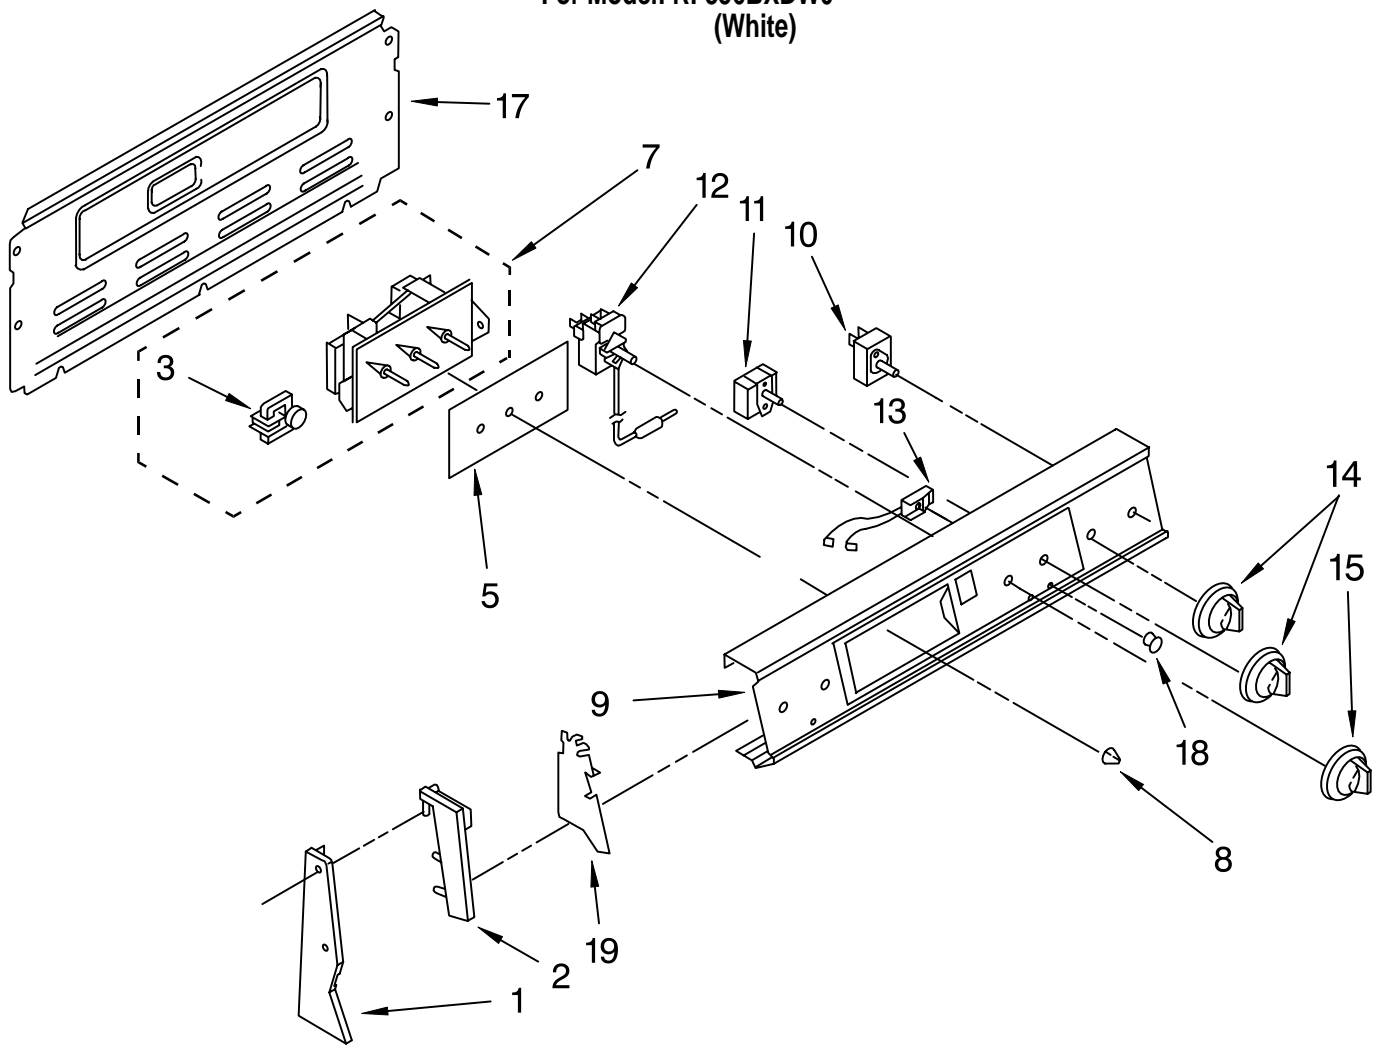

- LIT677973 Manual, Range

FOR ORDERING INFORMATION REFER TO PARTS PRICE LIST

CONTROL PANEL PARTS

For Model: RF356BXDW0
(White)

Illus. No.	Part No.	DESCRIPTION	Illus. No.	Part No.	DESCRIPTION	Illus. No.	Part No.	DESCRIPTION
NOTE: The screws and nuts required to attach a part are listed immediately following that part.			7	661458	Timer, Control	13		Indicator Light
1	3187671	End Trim R.H.		3185647	Screw (2)		314031	Oven on
	3187672	End Trim L.H.	8	3169182	Knob, (3) Timer		3169457	Surface Unit On
	343641	Screw, 10-16 x 1/2 (4)	9	3188678	Panel, Control	14	3188721	Knob, Control (5) (Inf. & Selector)
2	3187791	End Cap R.H.		246132	Screw (4)	15	3188724	Knob, Control (Thermostat)
	3187792	End Cap L.H.	10	3148952	Switch, Infinite LR & RF	17	3187332	Rear Cover Control Panel
	3150344	Screw, 8BT x 1/4 (4)		3148955	Switch, Selector (5 Position)		343641	Screw, 10-16 x 1/2 (8)
3	309822	Motor, Timer	11	3169311	Switch, Selector (5 Position)	18	313101	Lens, Amber (3)
5	3169549	Glass, Timer		308119	Screw (2)	19	313608	Shield, Glass (2)
			12	3169526	Thermostat, Oven		246132	Screw, 8A x 3/8 (2)
				311932	Screw, 6-32 x 1/4 (2)			